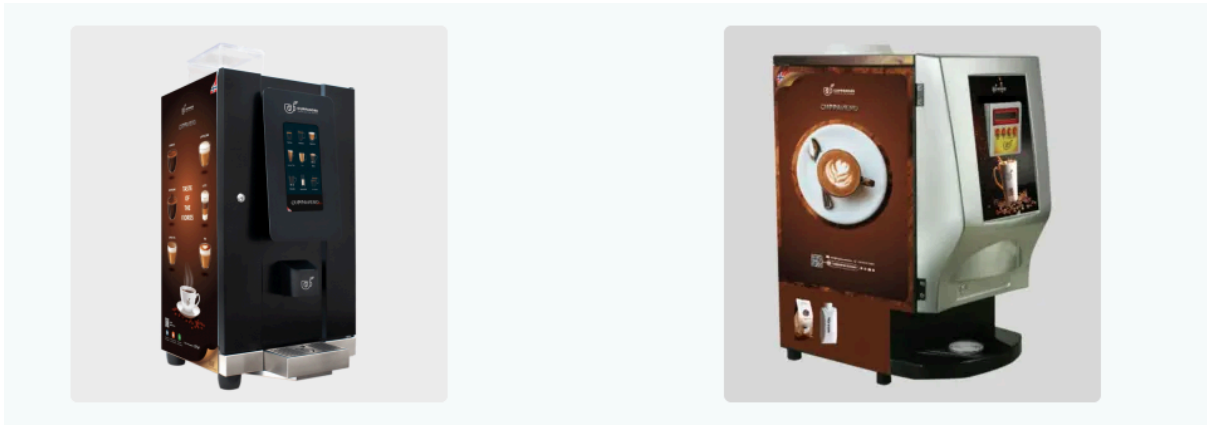

Coffee Vending Machine on Rent in India – Brew Smarter with Cuppanord

Coffee Vending Machine on Rent in India

[Coffee Vending Machine on rent in India](#) has never been more accessible, affordable, or exciting — and Cuppanord is leading this revolution one cup at a time. Whether you manage a bustling corporate office, a university campus, a hospital, or a retail outlet, Cuppanord brings the complete café experience directly to your premises without the burden of heavy investment. With a seamless rental model, world-class machines, and premium coffee premixes like [Cuppabeans 500gm](#) and [Cuppabeans 1kg](#), Cuppanord ensures that every sip your team takes is rich, consistent, and utterly satisfying.

Q5. What beverages can Cuppanord vending machines dispense besides coffee? Depending on the machine model, Cuppanord vending machines can serve a variety of hot beverages including milk coffee, cappuccino, lemon tea, ginger tea, and green tea — all from the same unit.